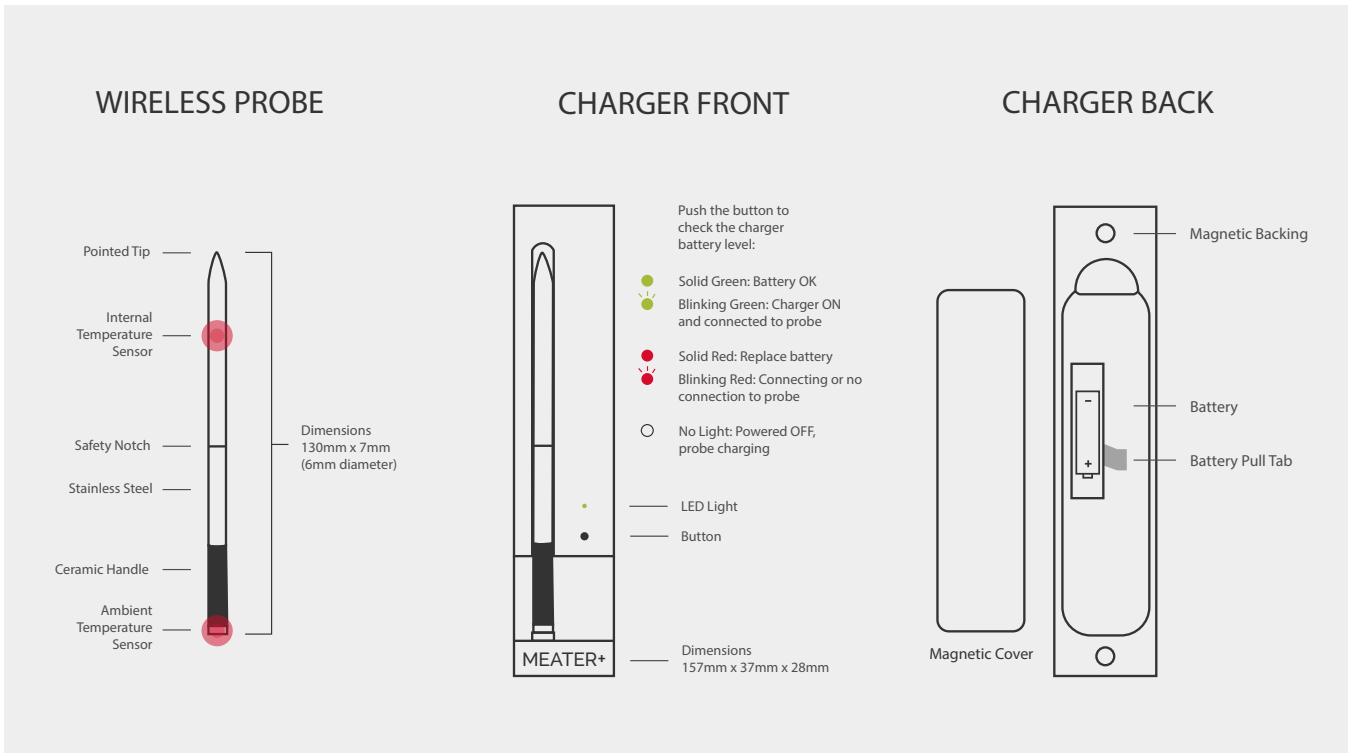

- No Wires, No Fuss
- Simple and Easy to Use
- Water Resistant
- Dual Sensors

MEATER[®] + Features

No Wires

Completely wire-free meat thermometer

Accurate

Calibrated within +/- 0.5°C

Dual Sensors

Measures the internal and ambient temperatures of your food

Long Range

Built-in Bluetooth repeater up to 50m

Water Resistant

Dustproof and easy to clean with water

Rechargeable

Charge your MEATER probe using 1x AAA battery

Technical Specification

PROBE SPECS

- Stainless steel, water resistant and easy to clean
- Bluetooth 4.0 wireless connection up to 50m
- Maximum internal temperature: 100°C (meat)
- Maximum ambient temperature: 275°C (cooker)
- Rechargeable: Over 24 hours of continuous cooking
- Internal battery good for 1,000 recharge cycles
- Accurate: Calibrated within +/- 0.5°C
- Dimensions: 130mm length, 6mm diameter

CHARGER SPECS

- Store and charge your MEATER probe with one AAA battery
- Magnetic backing: Attach anywhere
- Real wood to match any kitchen or outdoor decor
- LED light indicates charger battery and connection status
- Dimensions: 157mm L x 37mm W x 28mm H
- Bluetooth repeater to extend wireless range