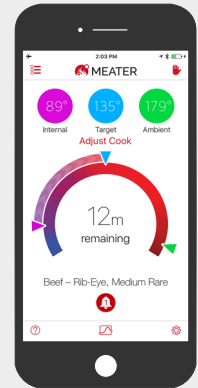

∞* - MEATER Cloud required

MEATER[®]+ ADVANTAGE

The Same Awesome Smart Meat Thermometer Plus More Range

MEATER[®]+

MEATER[®]

Expected Range Up To

165ft / 50m

33ft / 10m

Best For

- Smokers
- Kettle grills
- All cookers under MEATER

- Stove top
- Oven
- Rotisserie
- Kamado
- Gas BBQ

Degree of Freedom

Far
General area

Close
Immediate area

10m MEATER

50m MEATER+

How It Works

Outdoor grills, smokers, and heavy duty ovens reduce the range of radio signals when closed. With MEATER+, the charger repeats the signal to your smart device for extended range!

①

MEATER probe connects to charger

②

Built-in Bluetooth repeater

③

MEATER app connects to charger

Up to 3m

Up to 50m

Original MEATER Range

Up to 3m