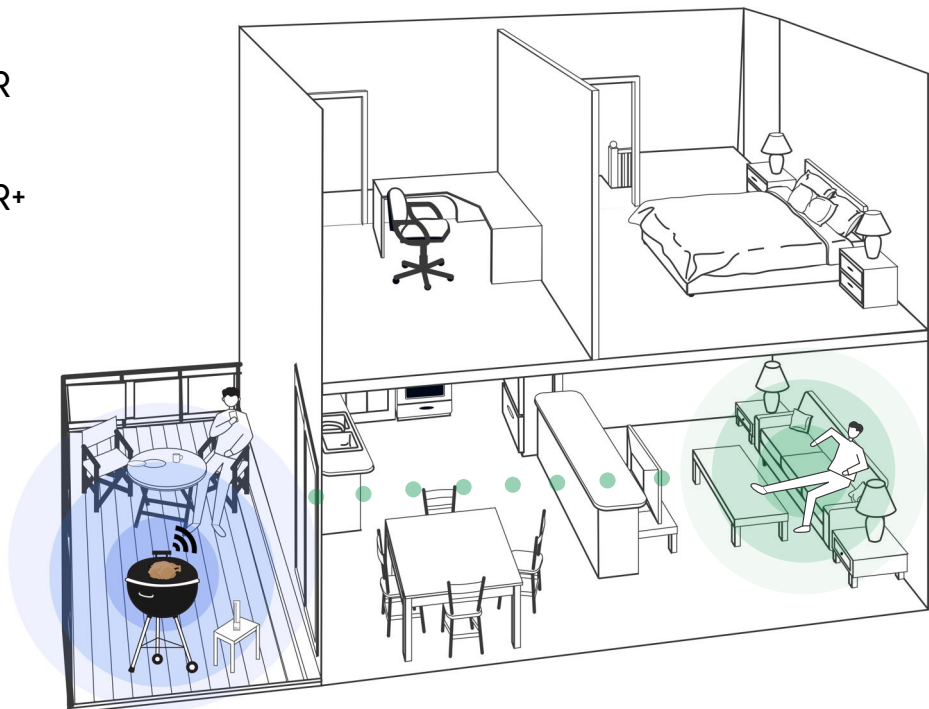

Best For

- Smokers
- Kettle grills
- All cookers under MEATER

- Stove top
- Oven
- Rotisserie
- Kamado
- Gas BBQ

Degree of Freedom

Far
General area

Close
Immediate area

10m MEATER

50m MEATER+

How It Works

Outdoor grills, smokers, and heavy duty ovens reduce the range of radio signals when closed. With MEATER+, the charger repeats the signal to your smart device for extended range!

①

MEATER probe connects to charger