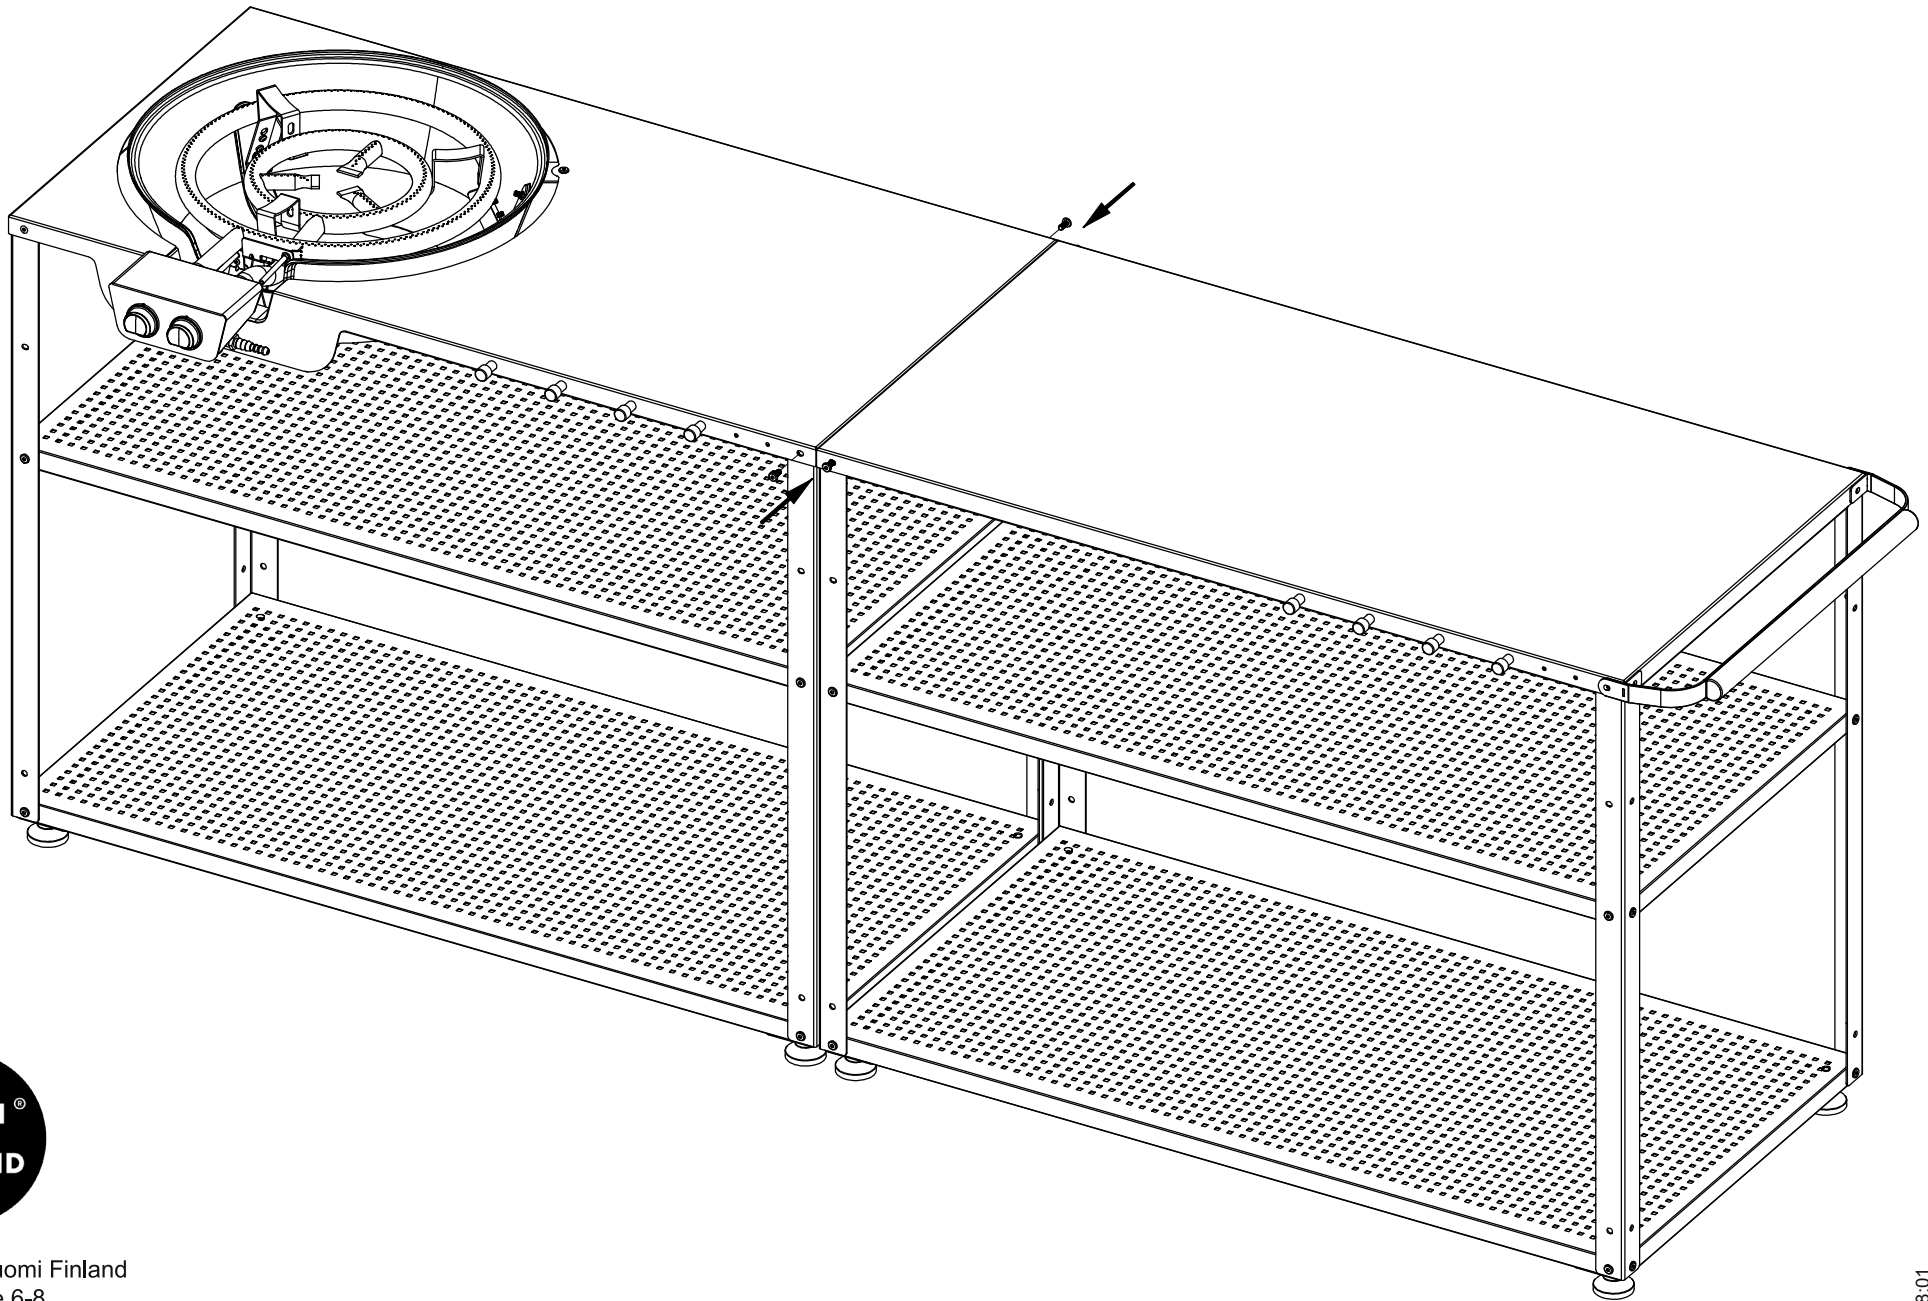

MUURIKKA®

Not included – must be added:

- 4 pcs M5×30 screws
- 4 pcs M5 nuts
- 4 pcs spacers or M5 nuts
(used as spacers between the legs)
- 4 pcs M10 adjustable feet
(Habo article no. 18957 recommended)