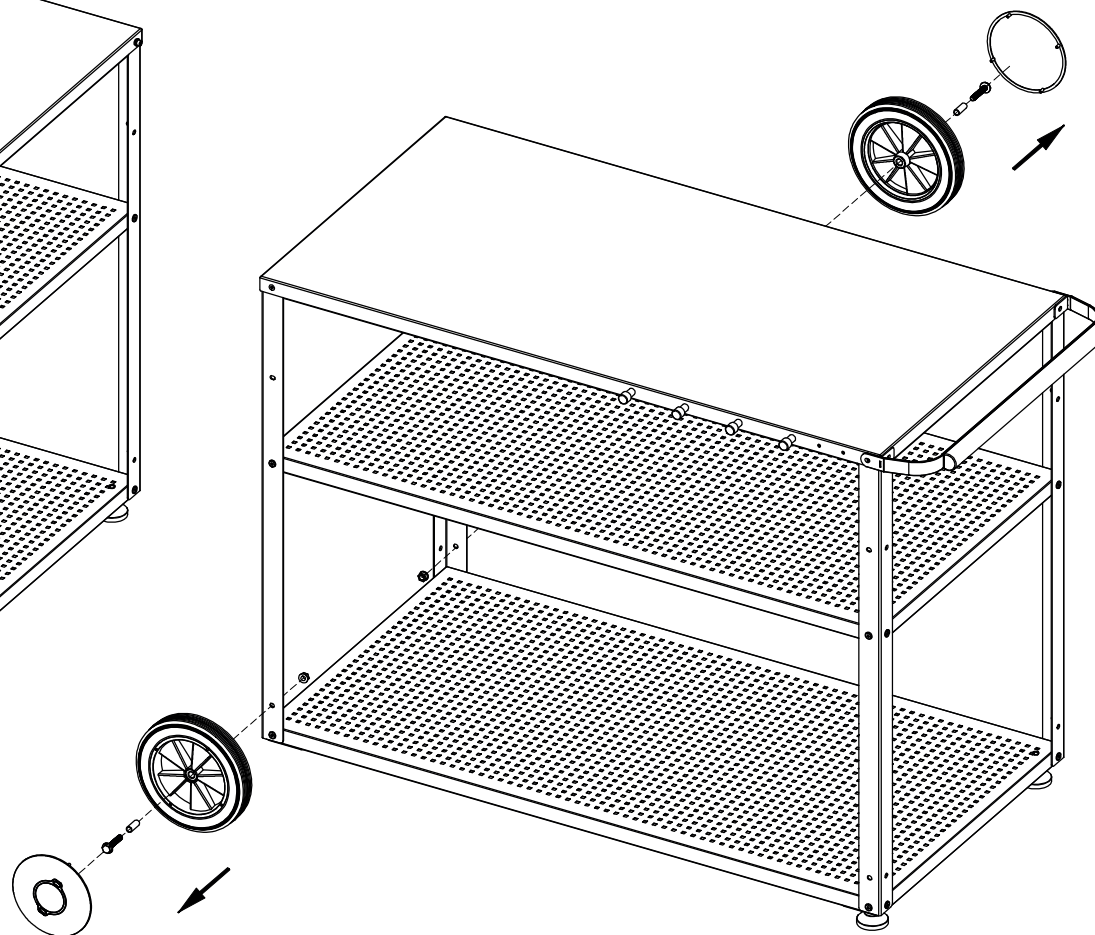

MUURIKKA®

Not included – must be added:

- 4 pcs M5×30 screws
- 4 pcs M5 nuts
- 4 pcs spacers or M5 nuts
(used as spacers between the legs)
- 4 pcs M10 adjustable feet
(Habo article no. 18957 recommended)