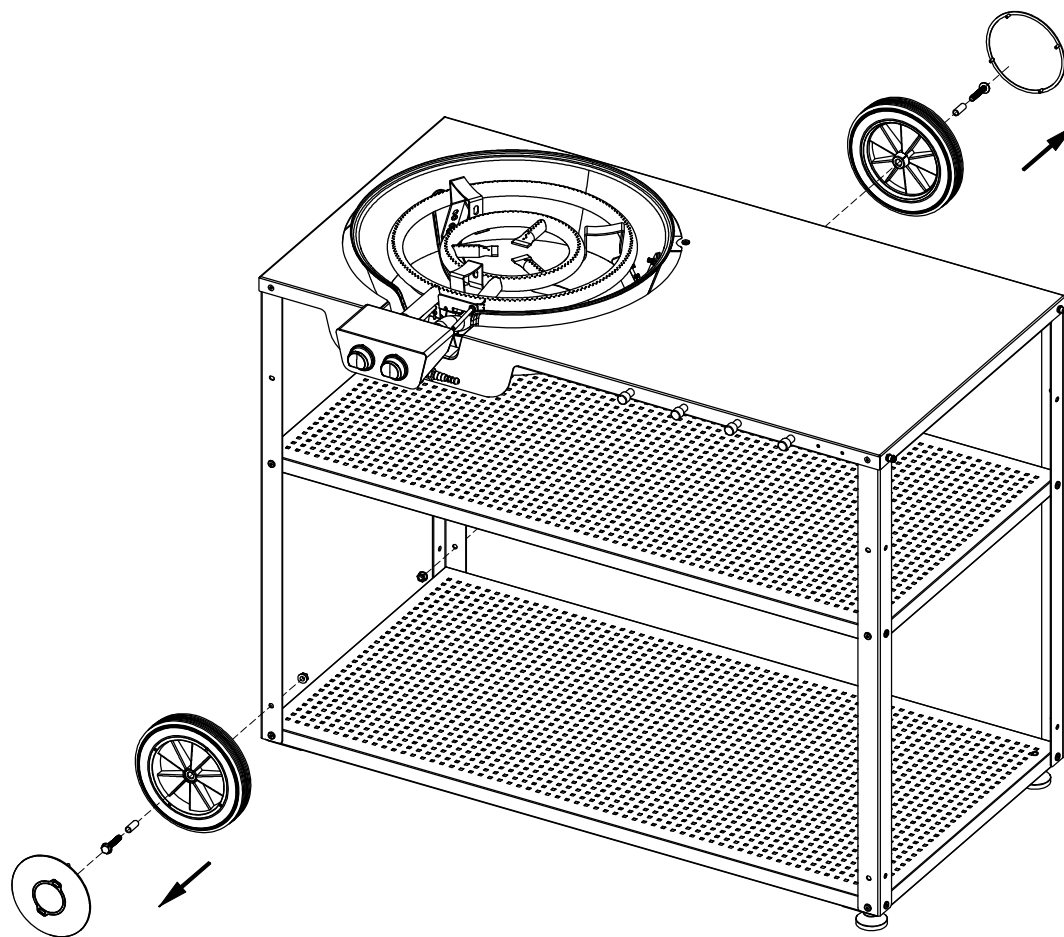

MUURIKKA®

Not included – must be added:

- 4 pcs M5×30 screws
- 4 pcs M5 nuts
- 4 pcs spacers or M5 nuts
(used as spacers between the legs)
- 4 pcs M10 adjustable feet
(Habo article no. 18957 recommended)