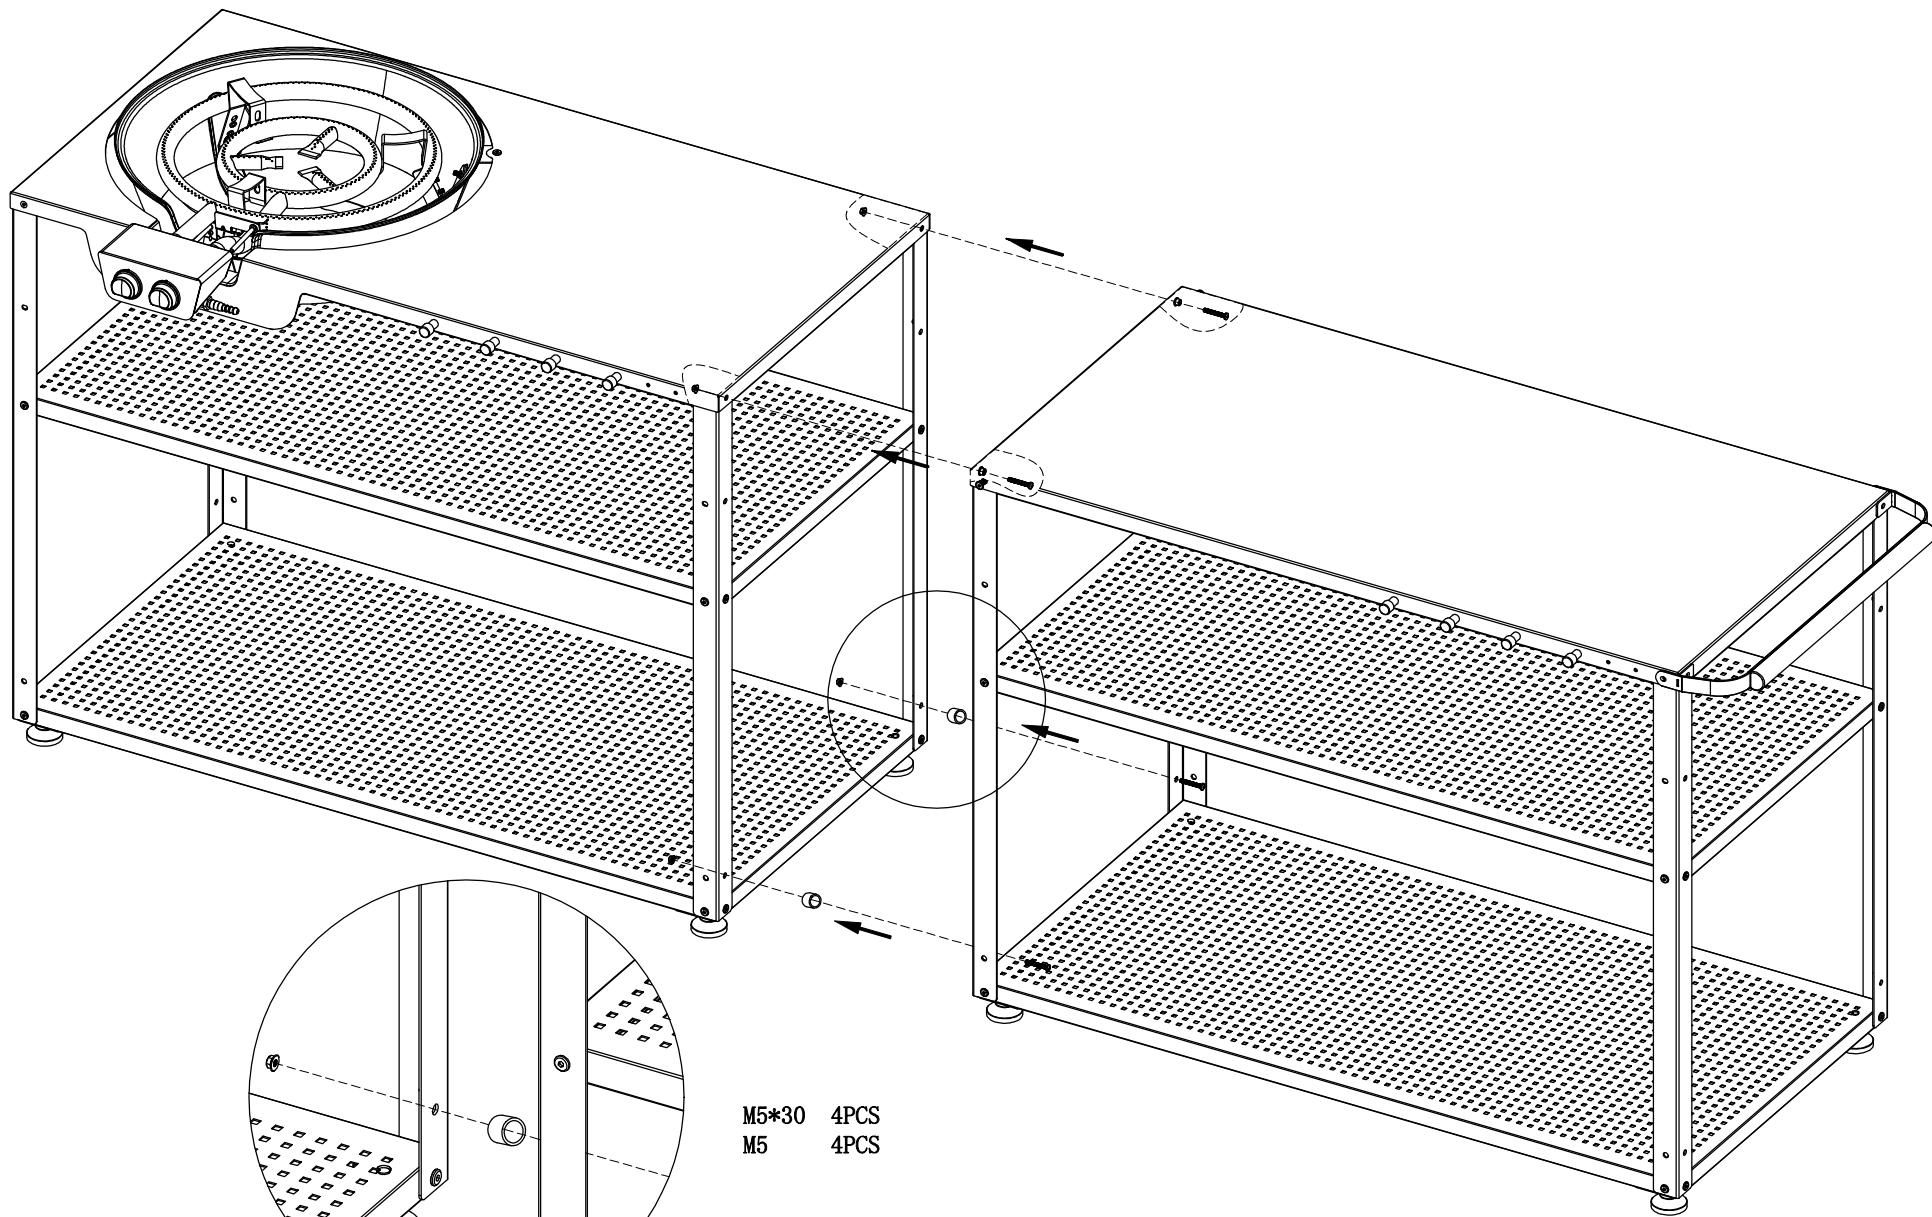

MUURIKKA®

Not included – must be added:

- 4 pcs M5×30 screws
- 4 pcs M5 nuts
- 4 pcs spacers or M5 nuts
(used as spacers between the legs)
- 4 pcs M10 adjustable feet
(Habo article no. 18957 recommended)