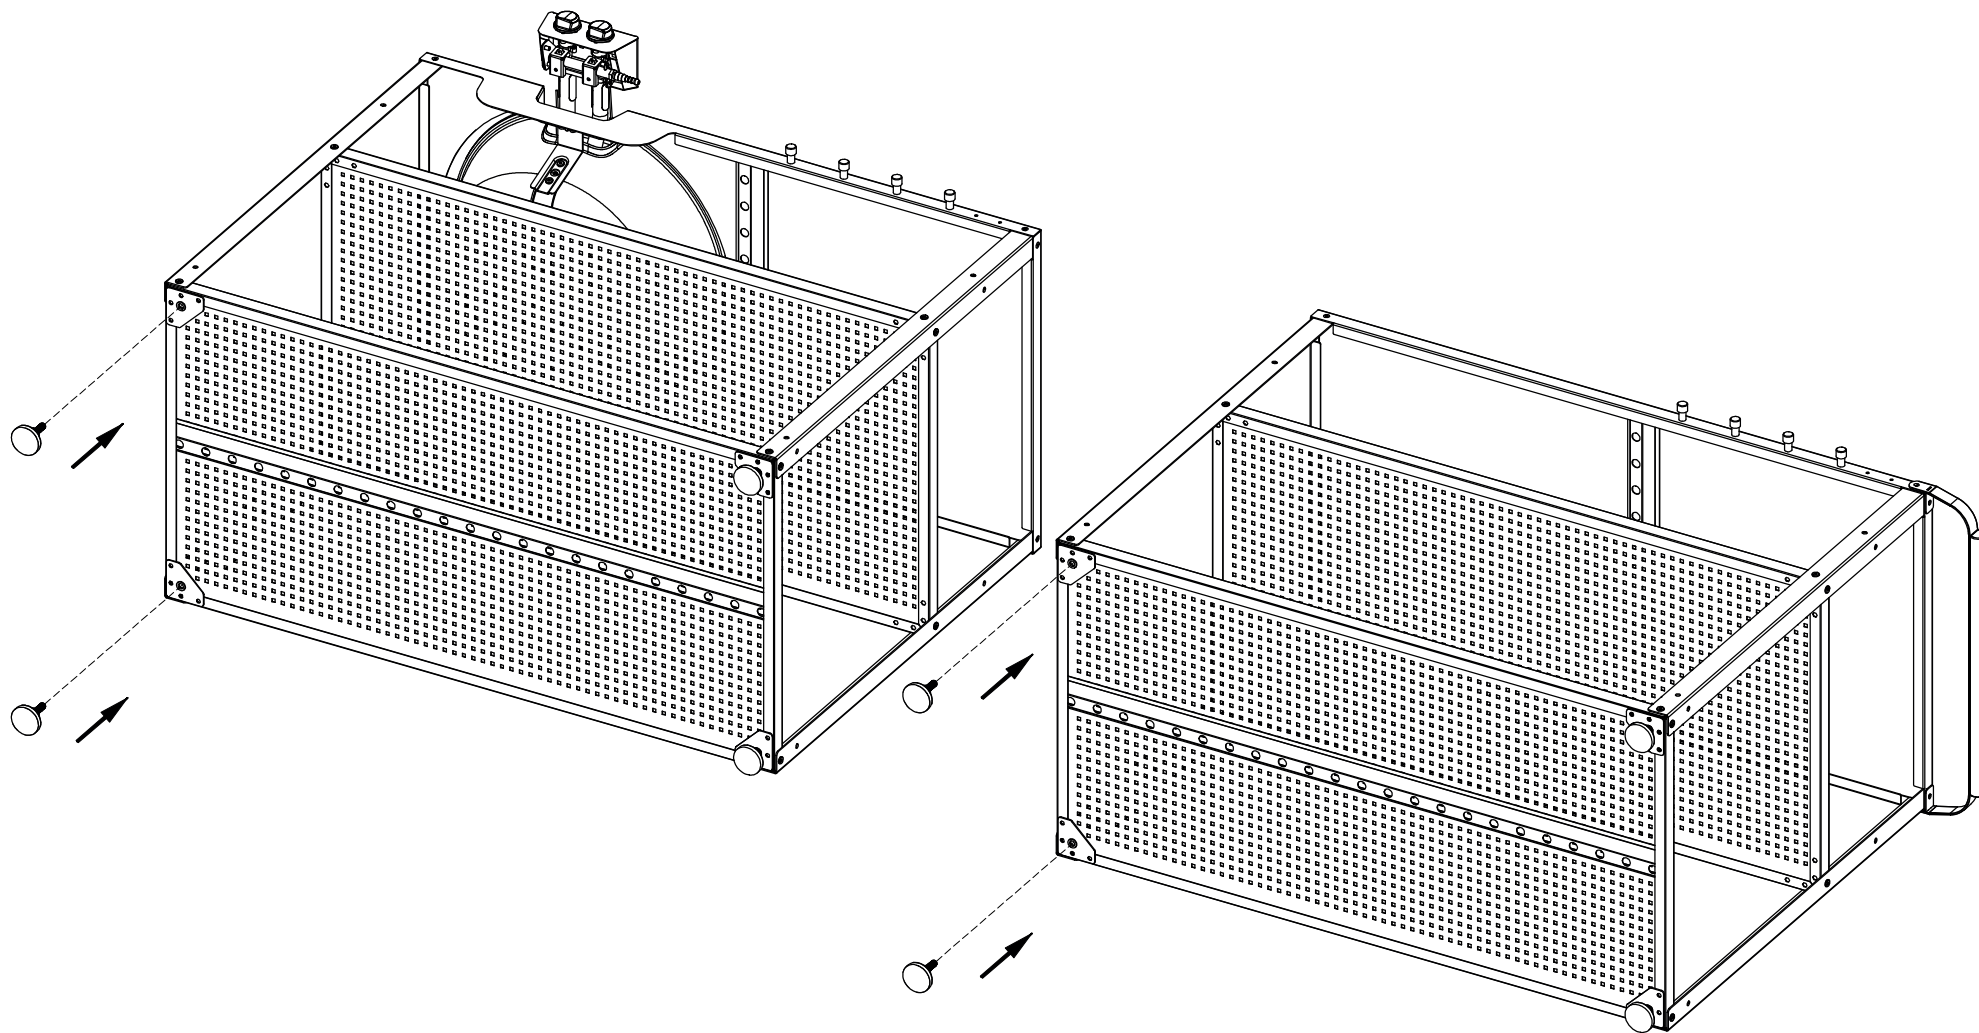

MUURIKKA®

Not included – must be added:

- 4 pcs M5×30 screws
- 4 pcs M5 nuts
- 4 pcs spacers or M5 nuts
(used as spacers between the legs)
- 4 pcs M10 adjustable feet
(Habo article no. 18957 recommended)