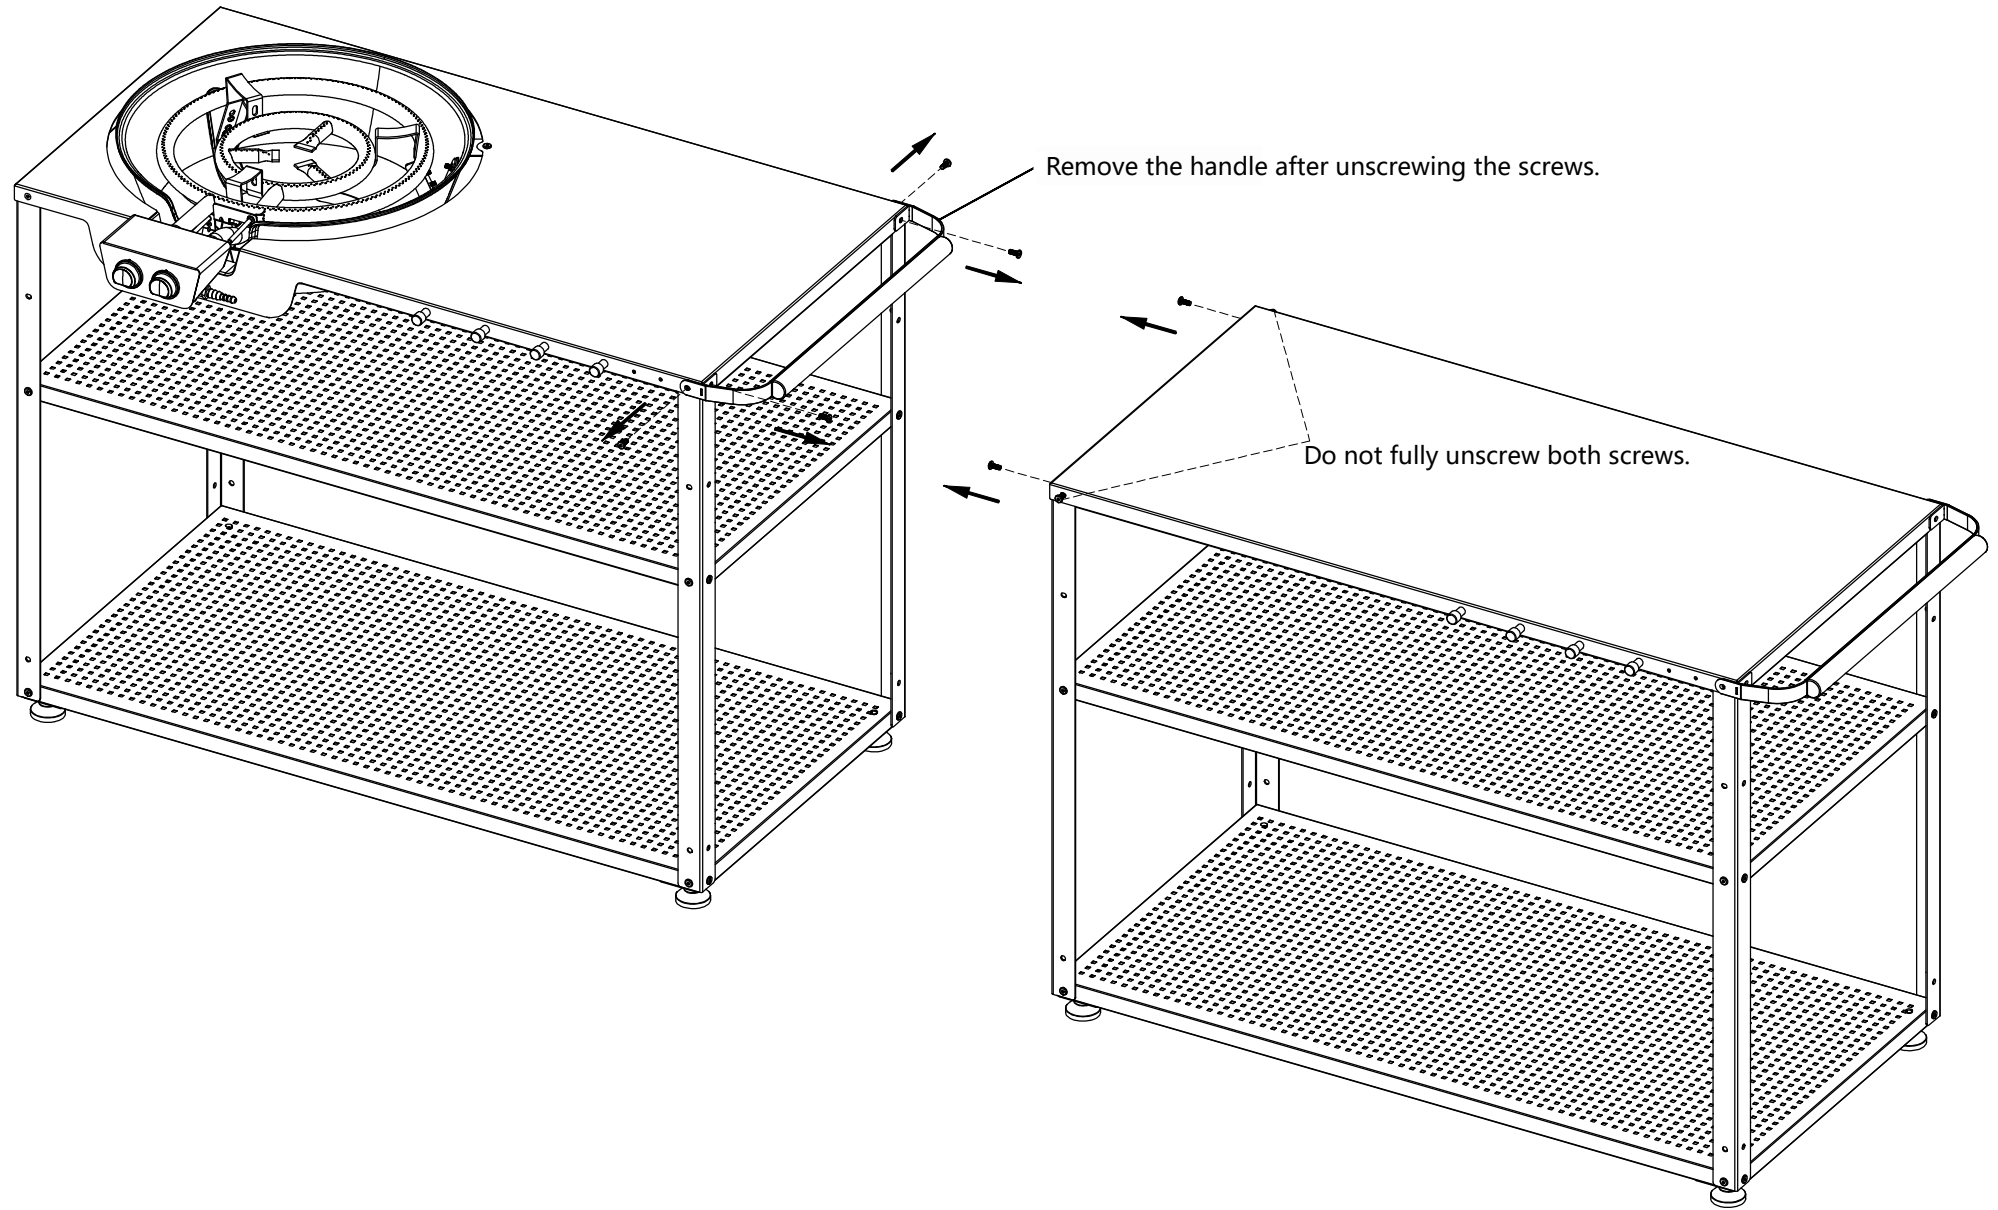

MUURIKKA®

Not included – must be added:

- 4 pcs M5×30 screws
- 4 pcs M5 nuts
- 4 pcs spacers or M5 nuts
(used as spacers between the legs)
- 4 pcs M10 adjustable feet
(Habo article no. 18957 recommended)