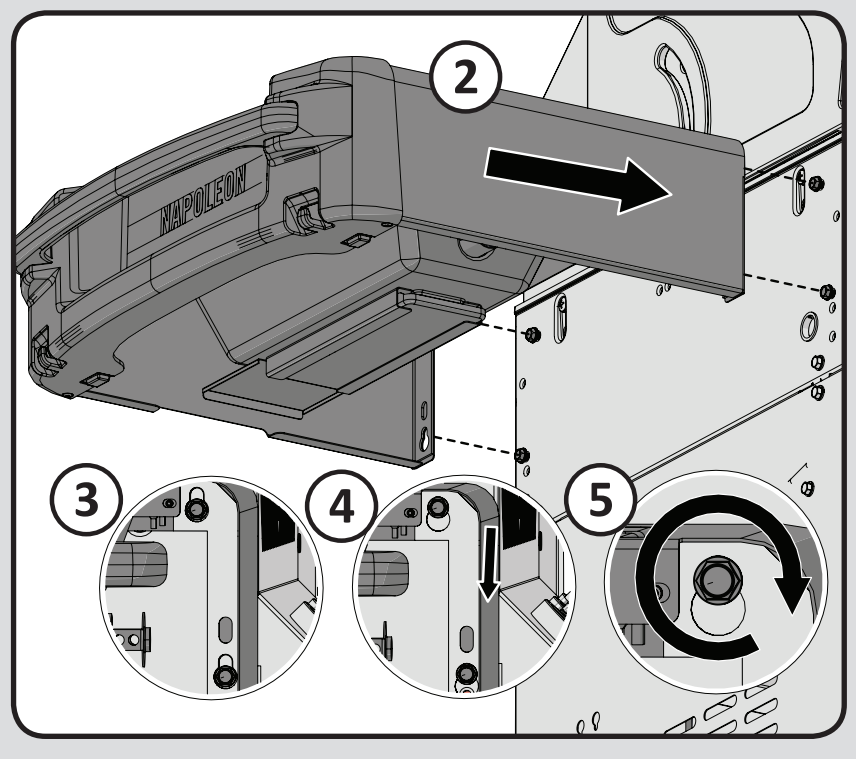

QUICK ASSEMBLY GUIDE GUIDE DE MONTAGE RAPIDE

12 x4 2x P665/P665RSIB

13 x1 x1 P665RSIB P665