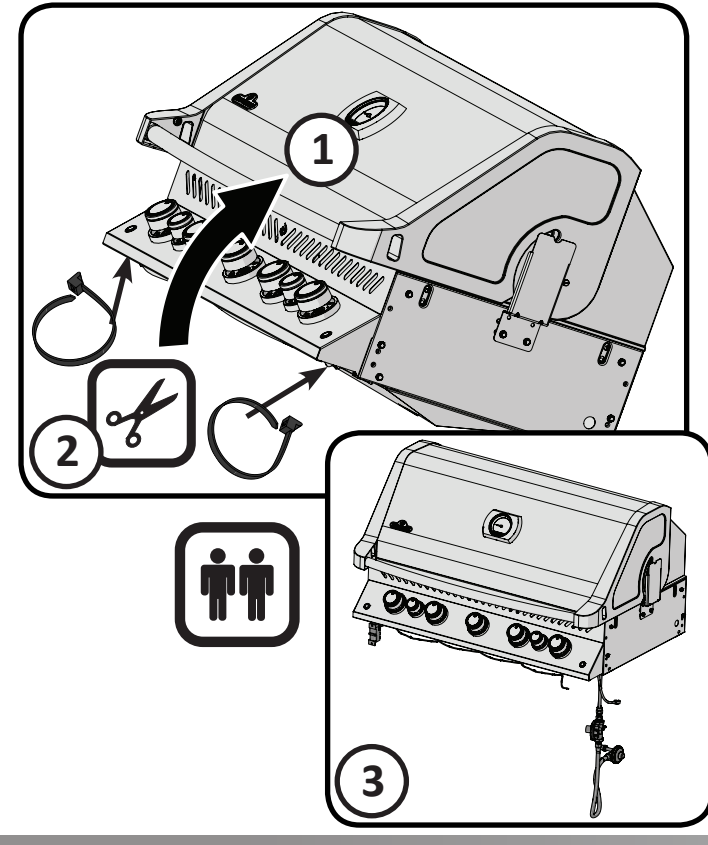

10

11 x4

QUICK ASSEMBLY GUIDE GUIDE DE MONTAGE RAPIDE

12 x4 2x P665/P665RSIB

13 x1 x1 P665RSIB P665

PRESTIGE P665

14 x1 x1 x1

15 x1

18

16 x1 x1 x3

17 x9 x1 x1 x2

Wolf Steel Ltd.
214 Bayview Drive,
Barrie, Ontario, CANADA L4N 4Y8
grills@napoleonproducts.com