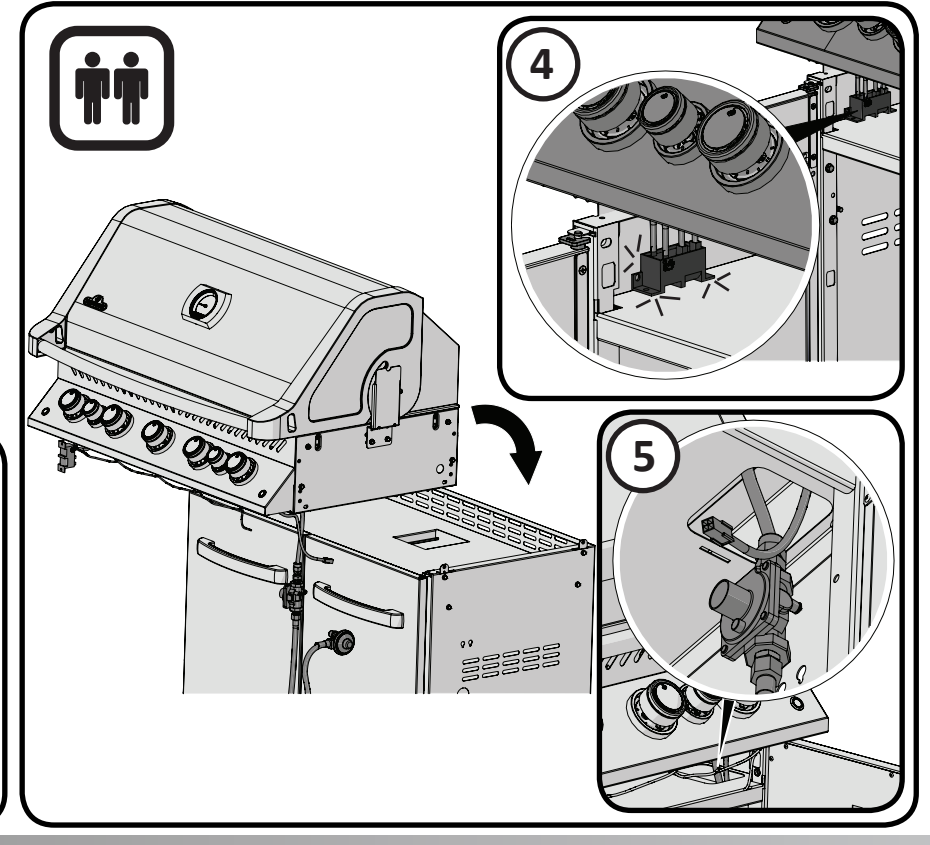

10

11 x4

QUICK ASSEMBLY GUIDE GUIDE DE MONTAGE RAPIDE

12 x4 2x P665/P665RSIB

13 x1 x1 P665RSIB P665

PRESTIGE P665

14 x1 x1 x1

15 x1

18

16 x1 x1 x3

17 x9 x1 x1 x2

Wolf Steel Ltd.
214 Bayview Drive,
Barrie, Ontario, CANADA L4N 4Y8
grills@napoleonproducts.com