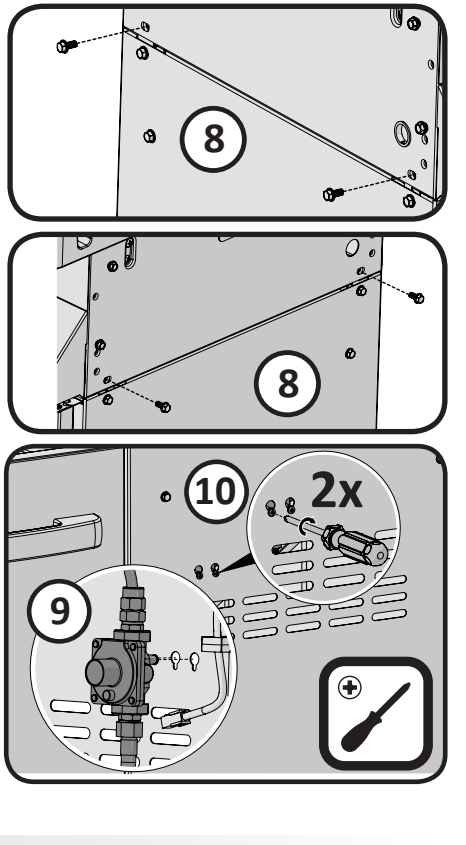

10

11 x4

QUICK ASSEMBLY GUIDE GUIDE DE MONTAGE RAPIDE

12 x4 2x P665/P665RSIB

13 x1 x1 P665RSIB P665

PRESTIGE P665

14 x1 x1 x1

15 x1

18

16 x1 x1 x3

17 x9 x1 x1 x2

Wolf Steel Ltd.
214 Bayview Drive,
Barrie, Ontario, CANADA L4N 4Y8
grills@napoleonproducts.com